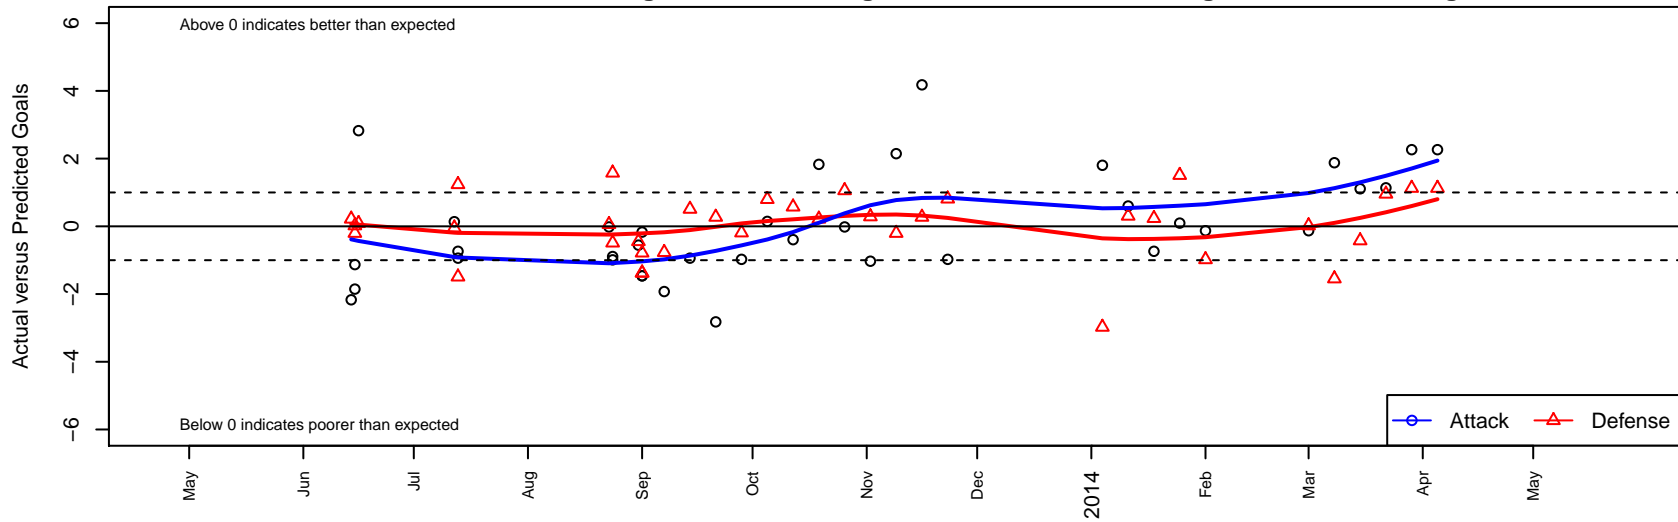

Whatcom FC Rangers White G00

Whatcom FC Rangers
 Bellingham, WA
 G00 total strength=830
 attack=1.24 defense=0.99
 fall league = NPSL G13D2, NPSL Spr G13D1M
 notes= Mitchell 2013
 alt names used:
 Whatcom FC Rangers GU 13 W/Mitchell
 GU13 Rangers White
 WFC Rangers White [G00]
 Whatcom FC Rangers GU0001 White/Mitchell
 Whatcom Football Club Rangers – G13

Venues played:
 Skagit Firecracker Silver U13
 Seattle Cup GU13
 Xtreme Cup GU13
 Skagit Labor Day Kick U12–13
 NPSL G13D2
 Founders Cup G00
 NPSL Spr G13D1M

Whatcom FC Rangers White G00
 Dots are actual minus expected GF (blue circles) and GA (red triangles).
 Blue line is smoothed change in attack strength. Red is smoothed change in defense strength.